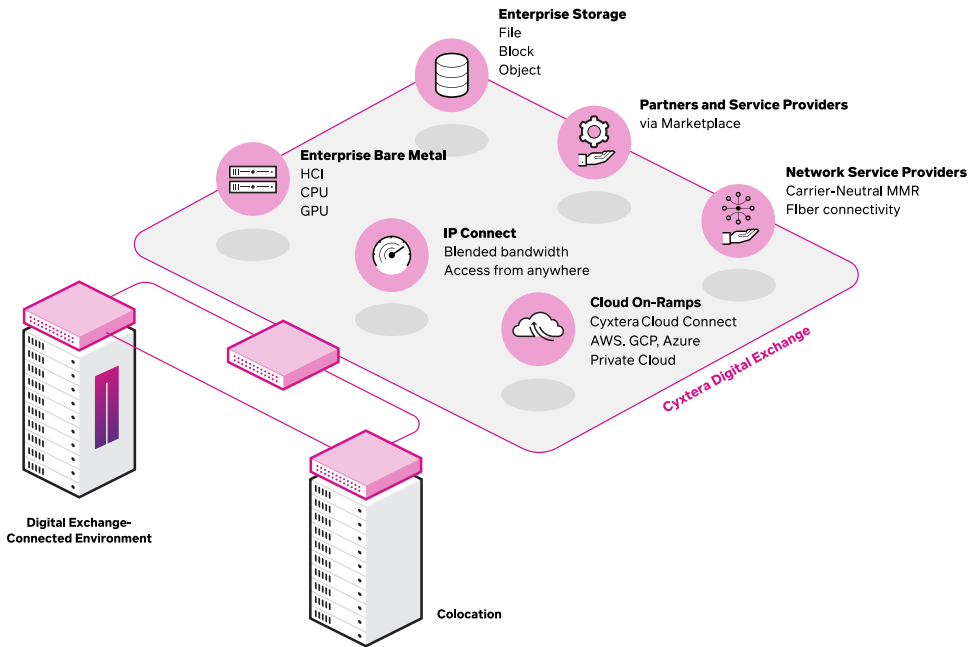

Cyxtera Command Center

Monitor, manage, and control your infrastructure from a single dedicated platform.

AI/ML Compute-as-a-Service

Solve for specialized workloads at scale with access to NVIDIA® DGX™ A-100 systems in a flexible monthly model.

Enterprise Storage

Deliver data access and ownership with scalable, flexible storage in a fully managed cloud model.

Interconnection

Private, high-performance connections at software speed.

IP Connect

Unlock programmable private connections and resilient bandwidth without cabling or routing equipment.

Cyxtera Cloud Connect

Direct, secure connections to public cloud service providers – AWS, Azure, GCP, OCI – in near real time.

Cyxtera Marketplace

Access enterprise-grade solutions and services for compute, storage, connectivity, security, and other needs.

One fabric

Connect physical and digital environments, services, and partners —on campus or or across town.

Seamless integration

Everything is simply an endpoint on a unified fabric; extend and operate a completely integrated environment with ease.